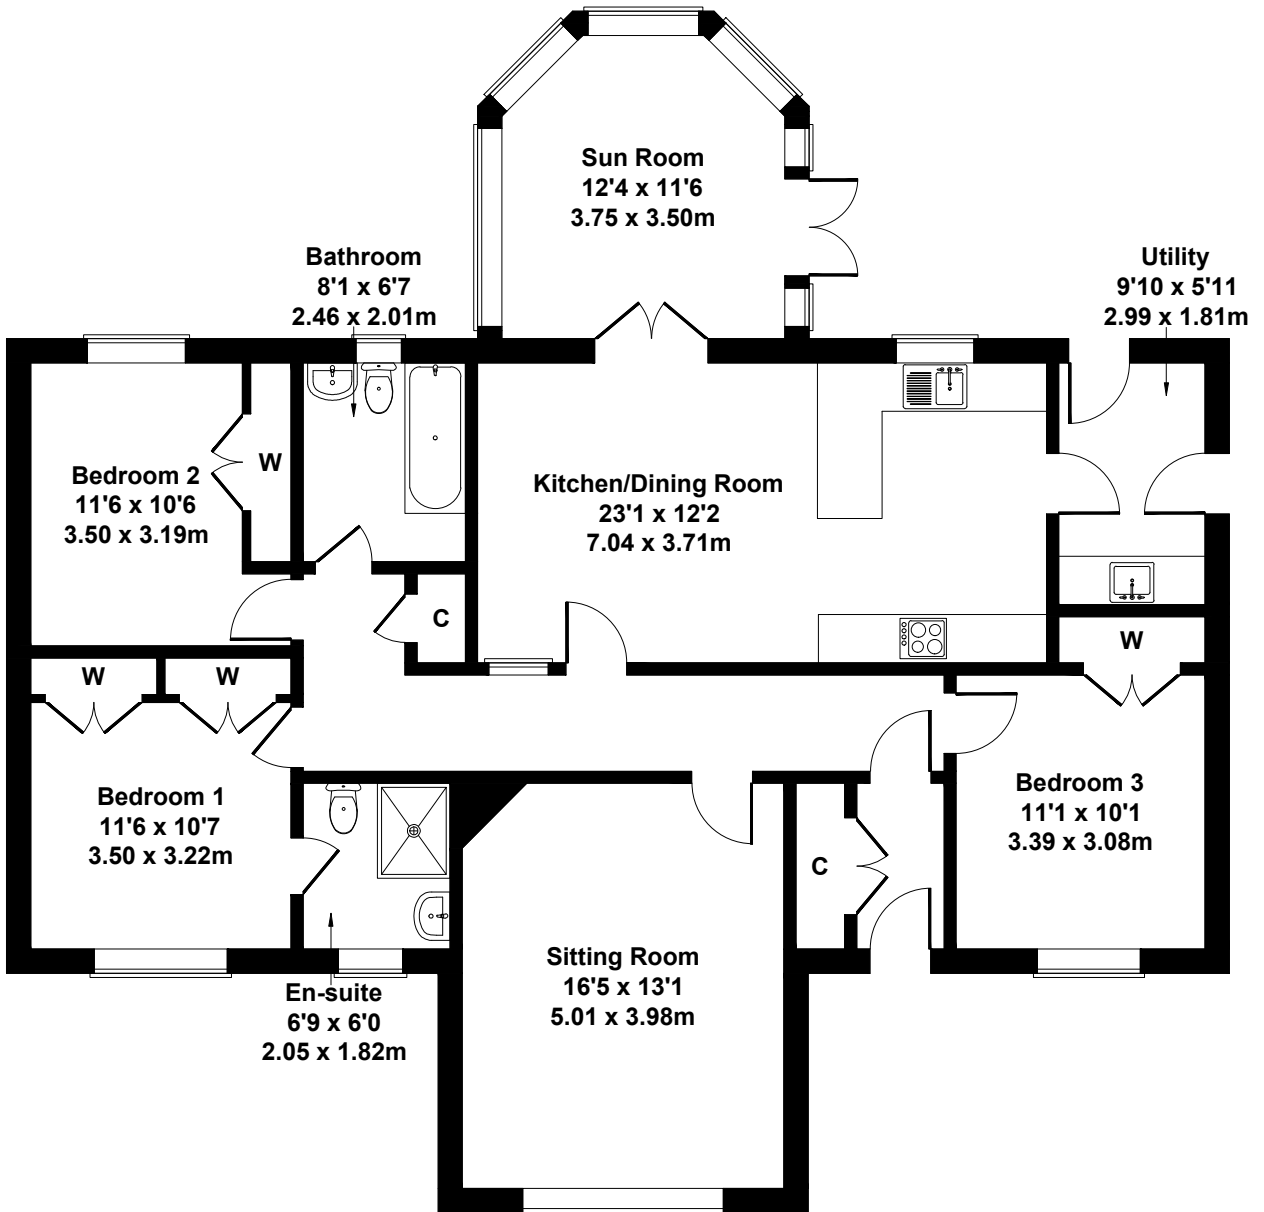

# 16 Riverside View, Kelso

Approximate Gross Internal Area  
1399 sq ft - 130 sq m

Not to Scale. Produced by The Plan Portal 2026  
For Illustrative Purposes Only.